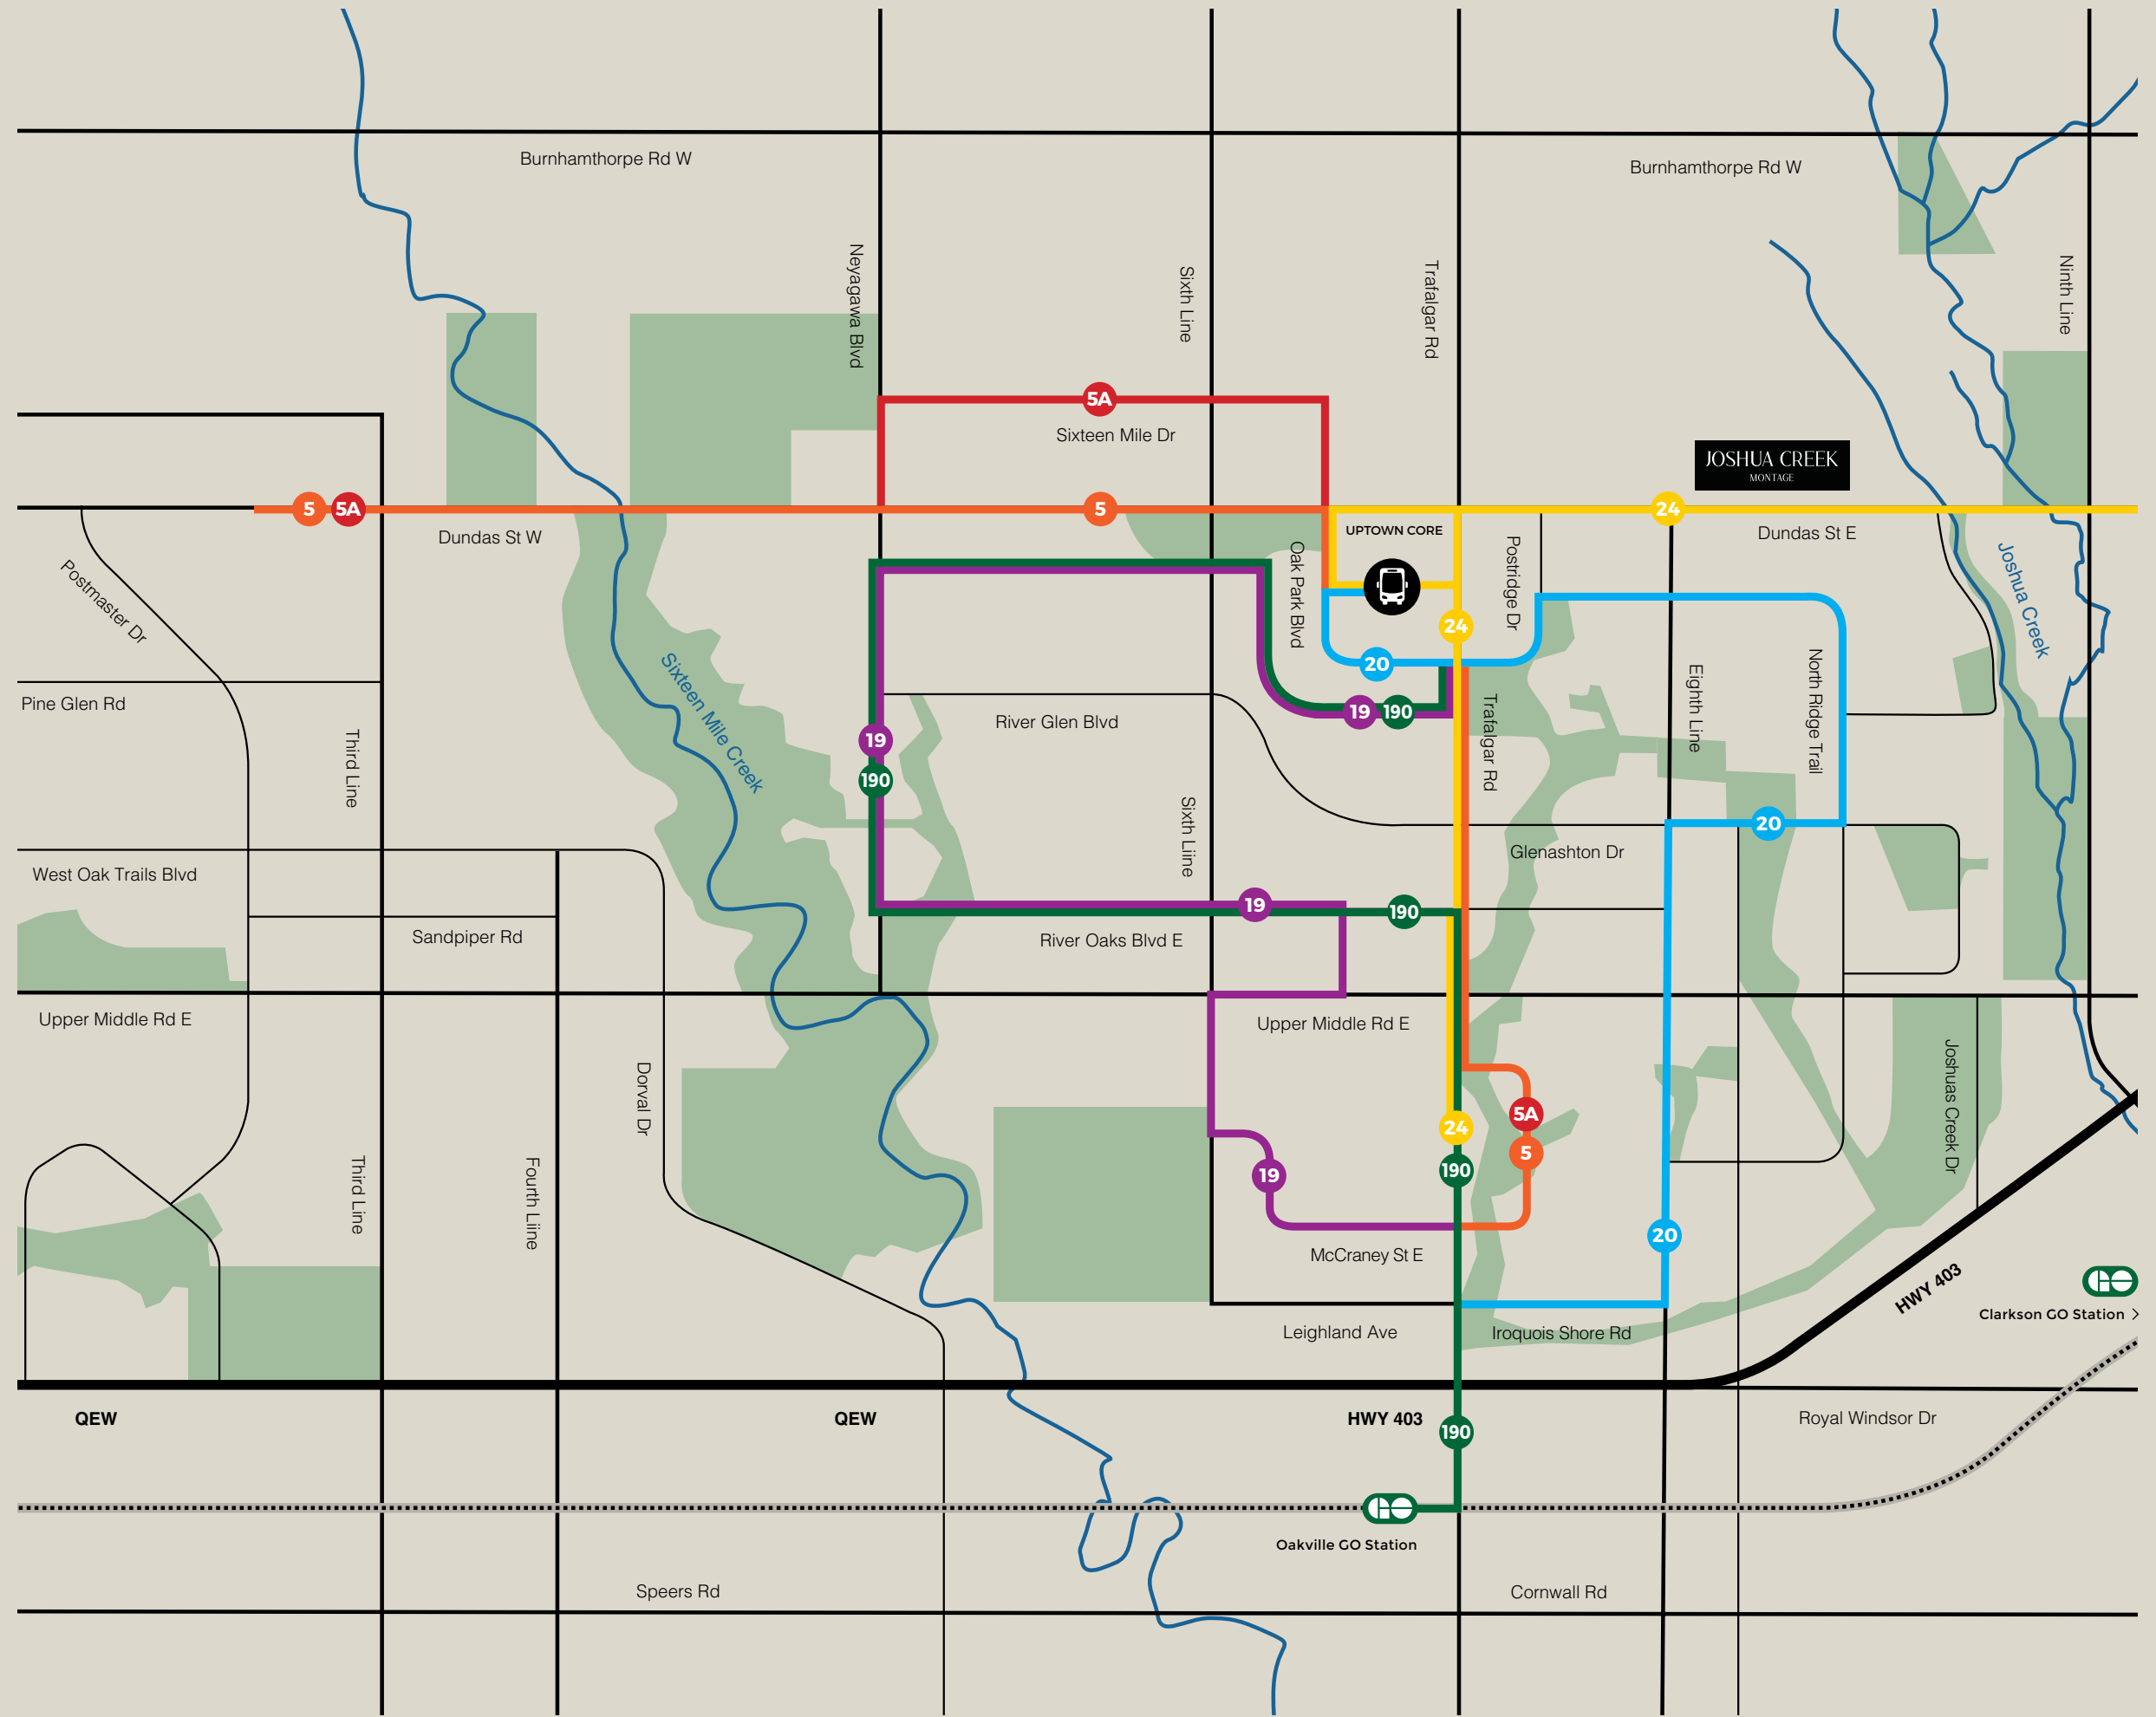

- 3 mins.** To Highway 403
- 5 mins.** To QEW
- 10 mins.** To Clarkson GO station
- 15 mins.** To Downtown Oakville
- 15 mins.** To Mississauga City Centre

**OAKVILLE UPTOWN CORE BUS ROUTES**

- 24** (Yellow line)
- 5A** (Red line)
- 5** (Orange line)
- 19** (Purple line)
- 20** (Blue line)
- GO Train Station & Line**
- GO Transit Bus Service to Oakville GO Station**